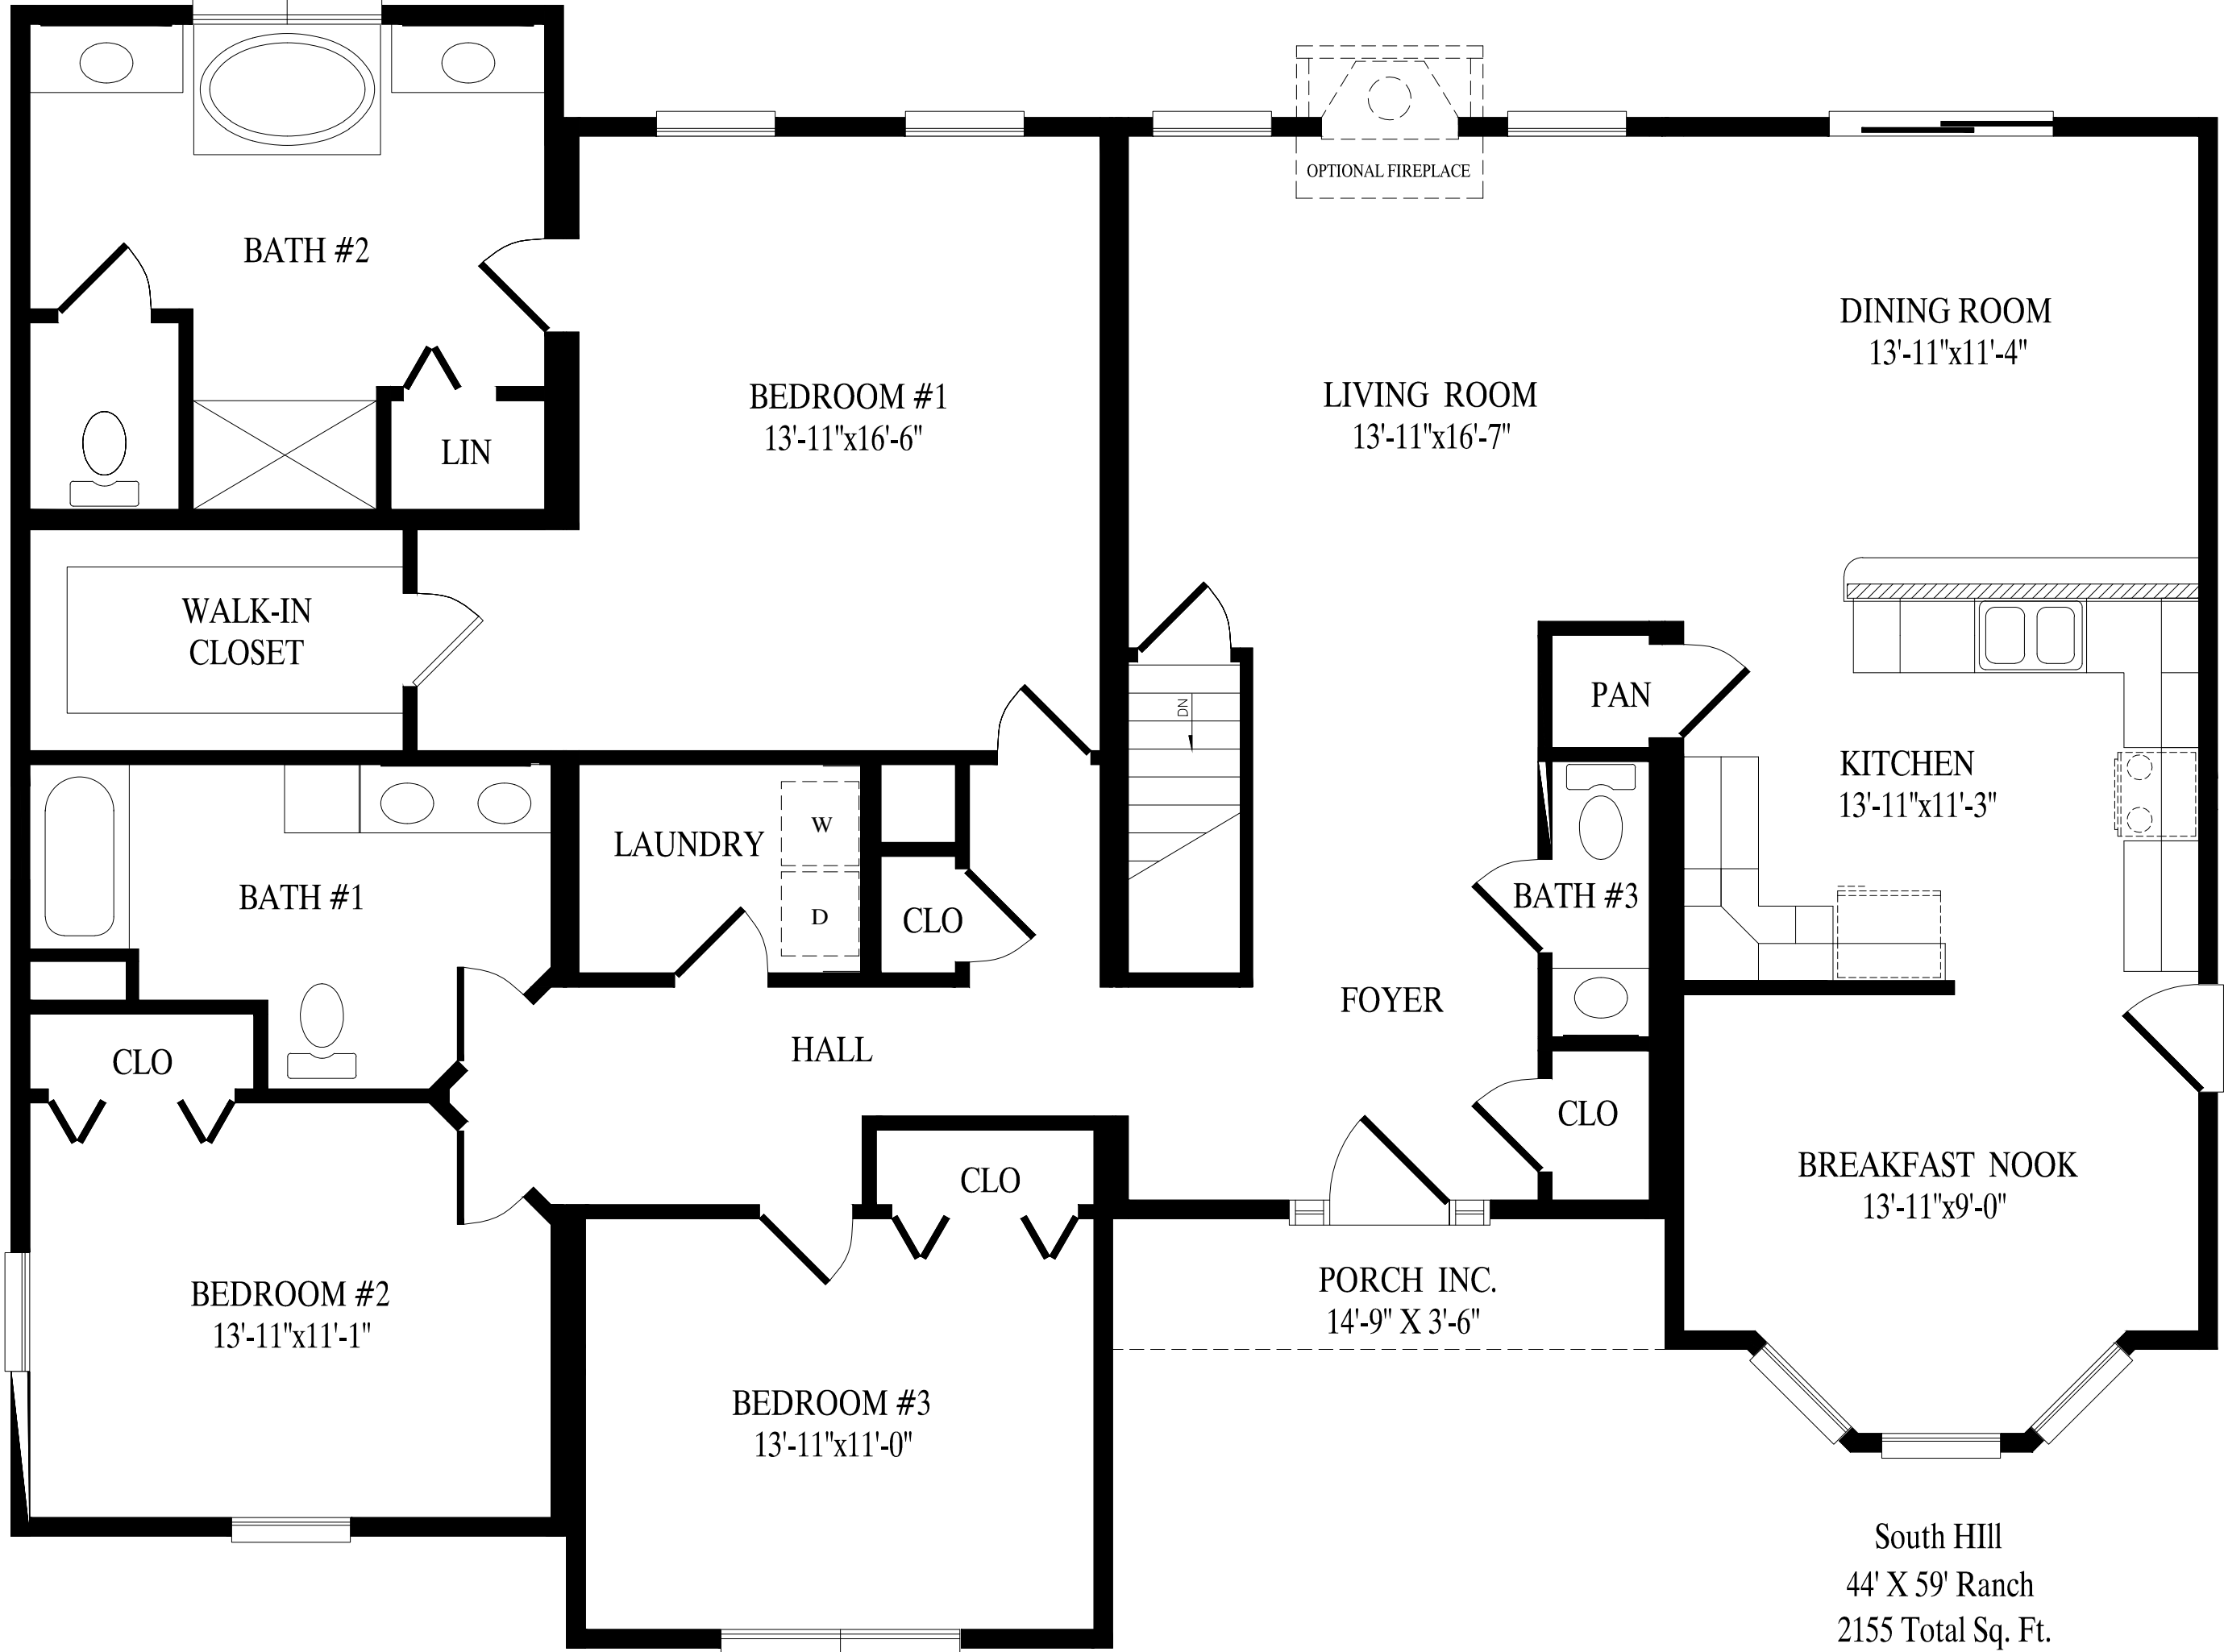

“South Hill”

South Hill
44' X 59' Ranch
2155 Total Sq. Ft.